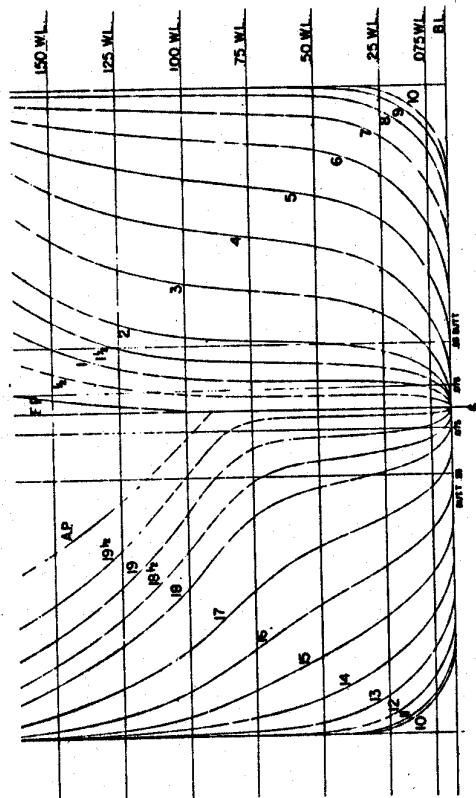

BOW

STERN

BODY

FIG. 29.—LINES OF 0.60 C_B PARENT (4210)