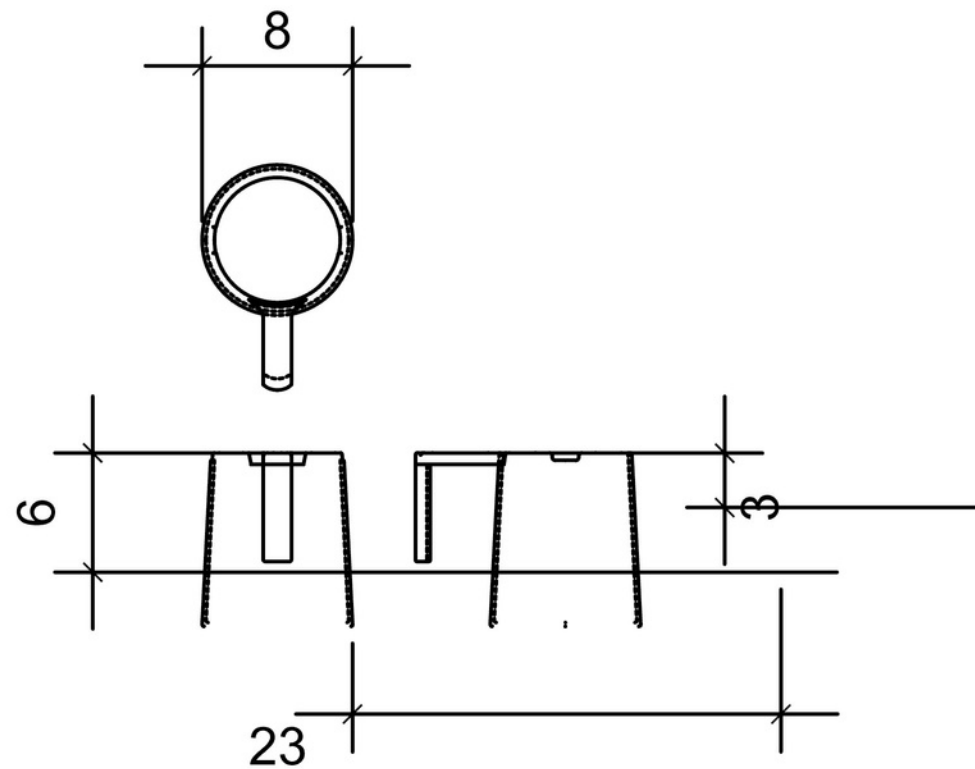

Arçelik Telve K 3300 Coffee Machine

Render

Orthographic View

Scale: 1/4

Exploded View

3D sectional/cutaway view