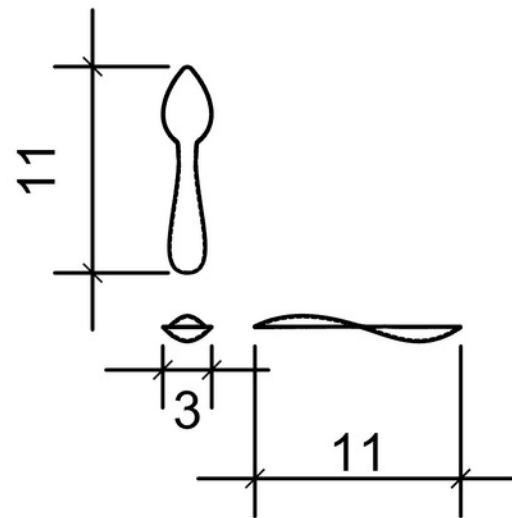

Arçelik Telve K 3300 Coffee Machine

Render

Orthographic View

Scale: 1/4

Exploded View

3D sectional/cutaway view