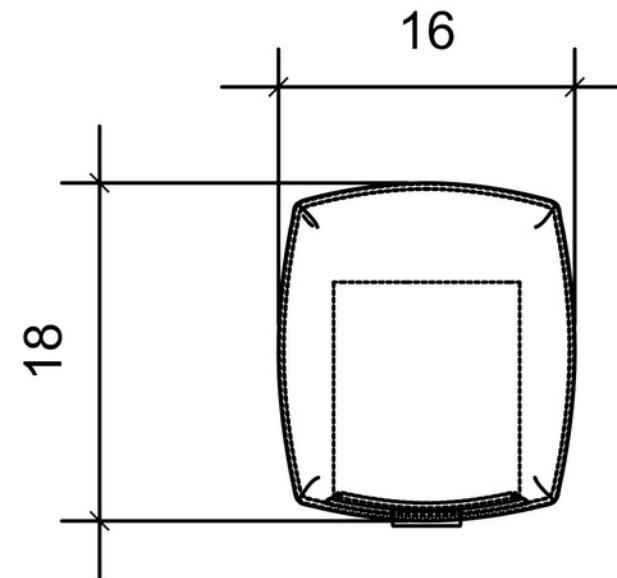

Arçelik Telve K 3300 Coffee Machine

Render

Orthographic View

Scale: 1/4

Exploded View

3D sectional/cutaway view