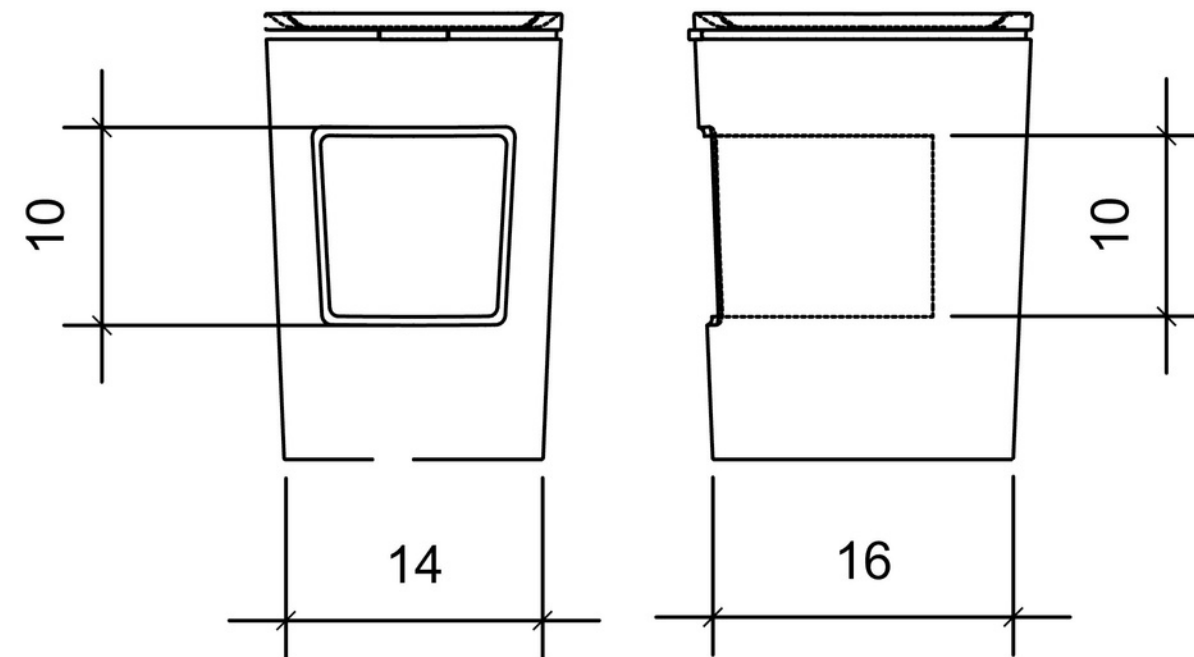

Arçelik Telve K 3300 Coffee Machine

Render

Orthographic View

Scale: 1/4

Exploded View

3D sectional/cutaway view