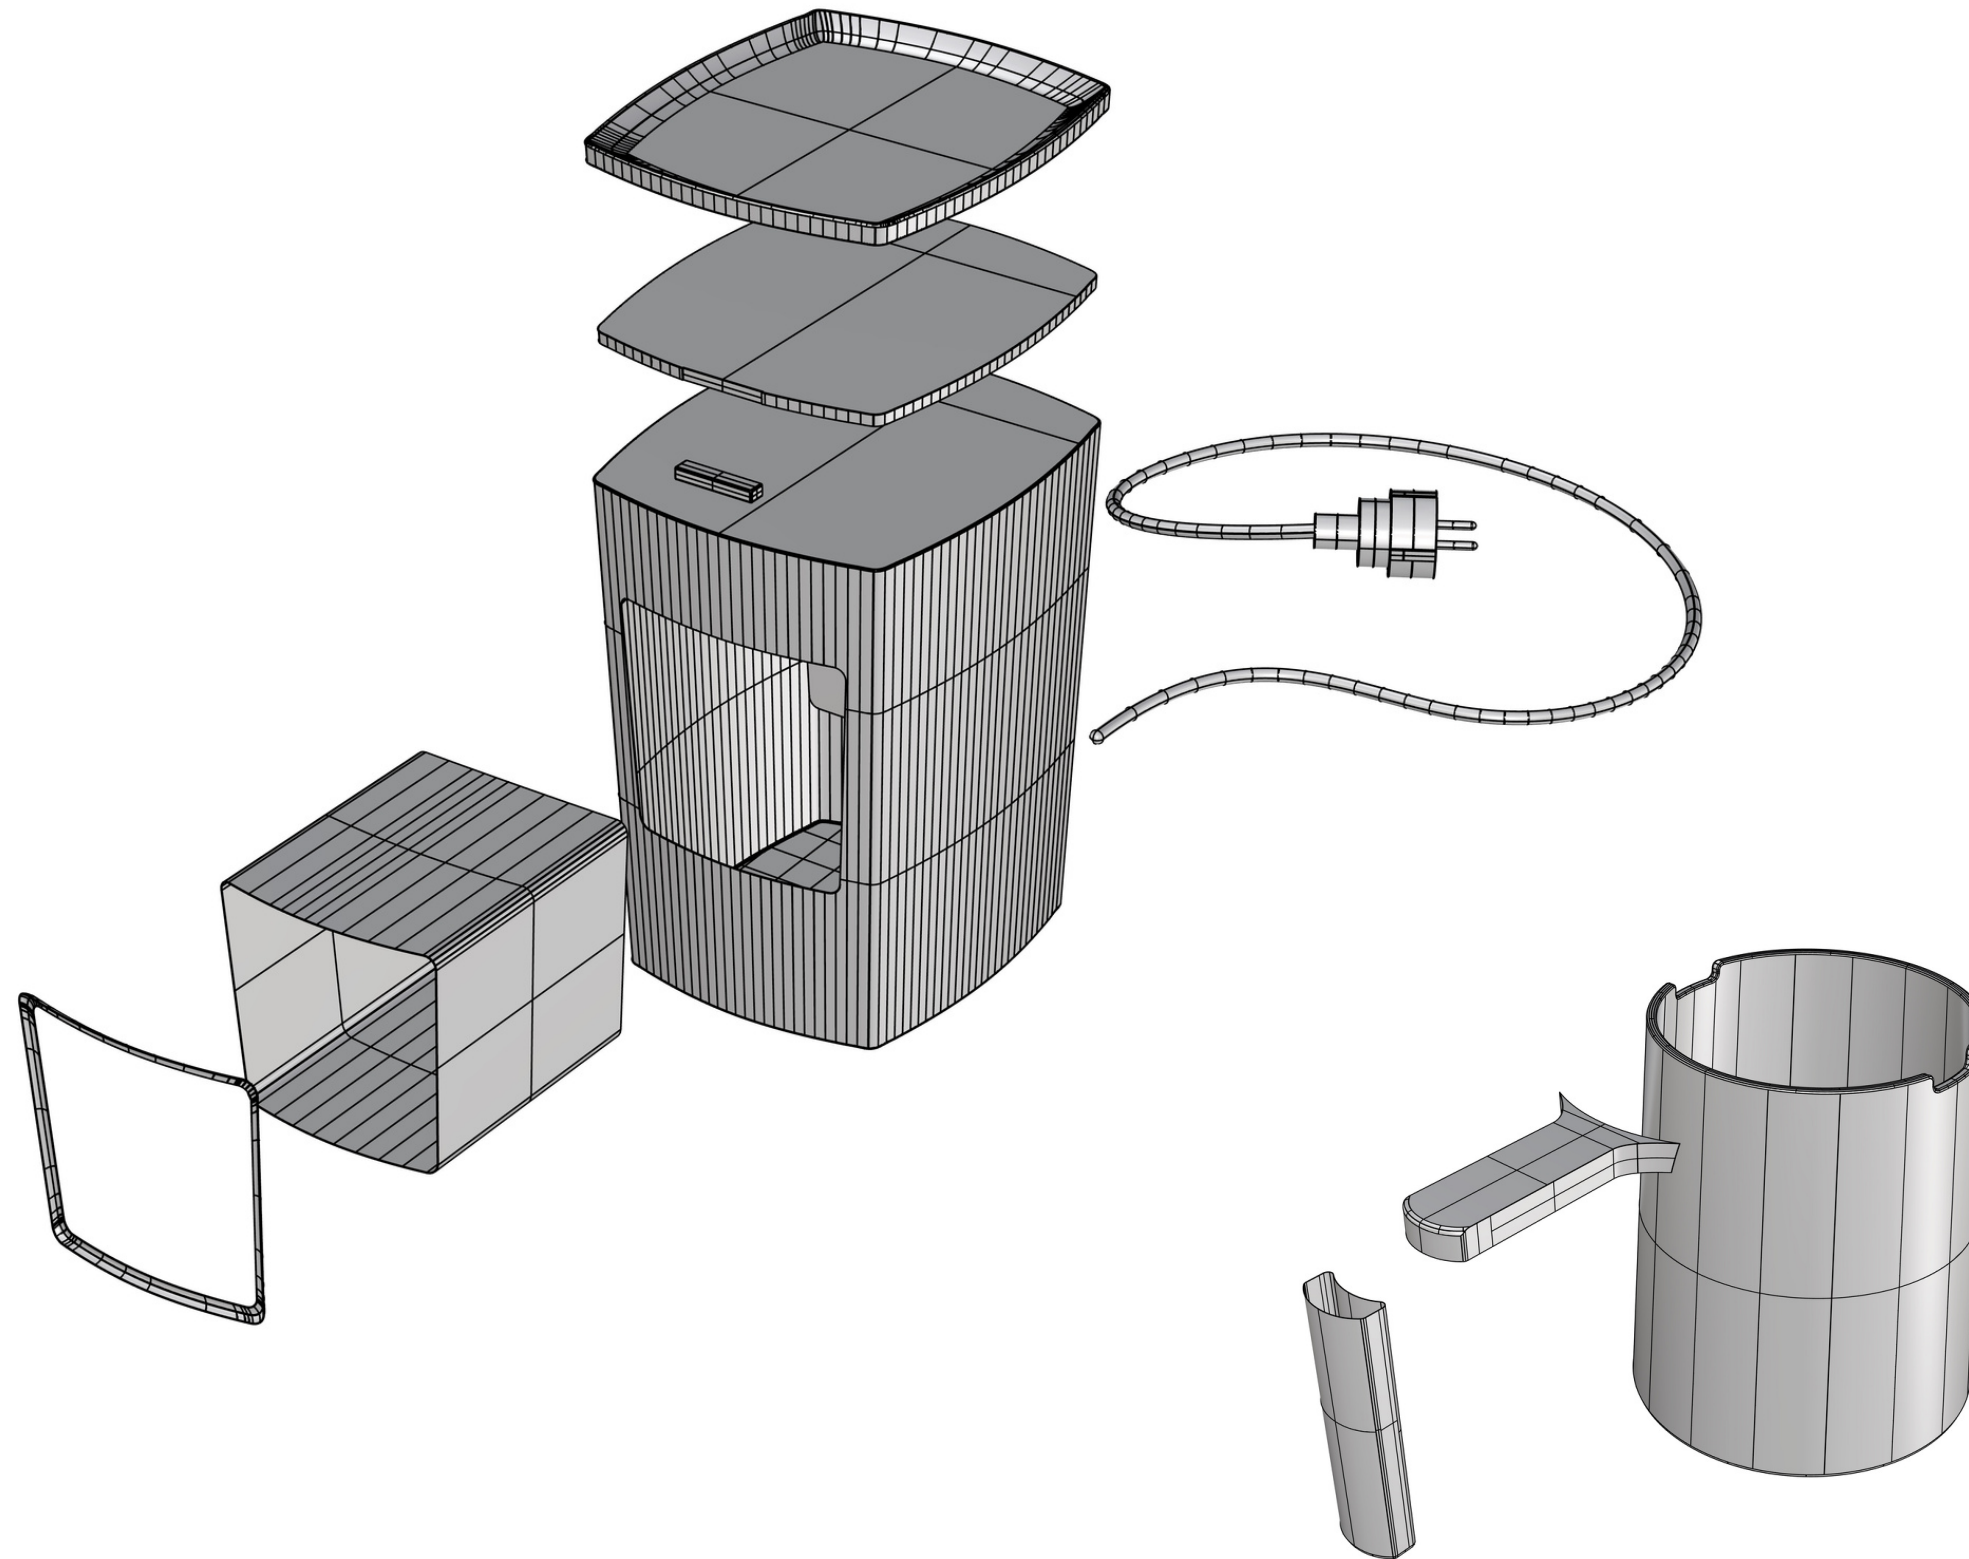

Arçelik Telve K 3300 Coffee Machine

Render

Orthographic View

Scale: 1/4

Exploded View

3D sectional/cutaway view