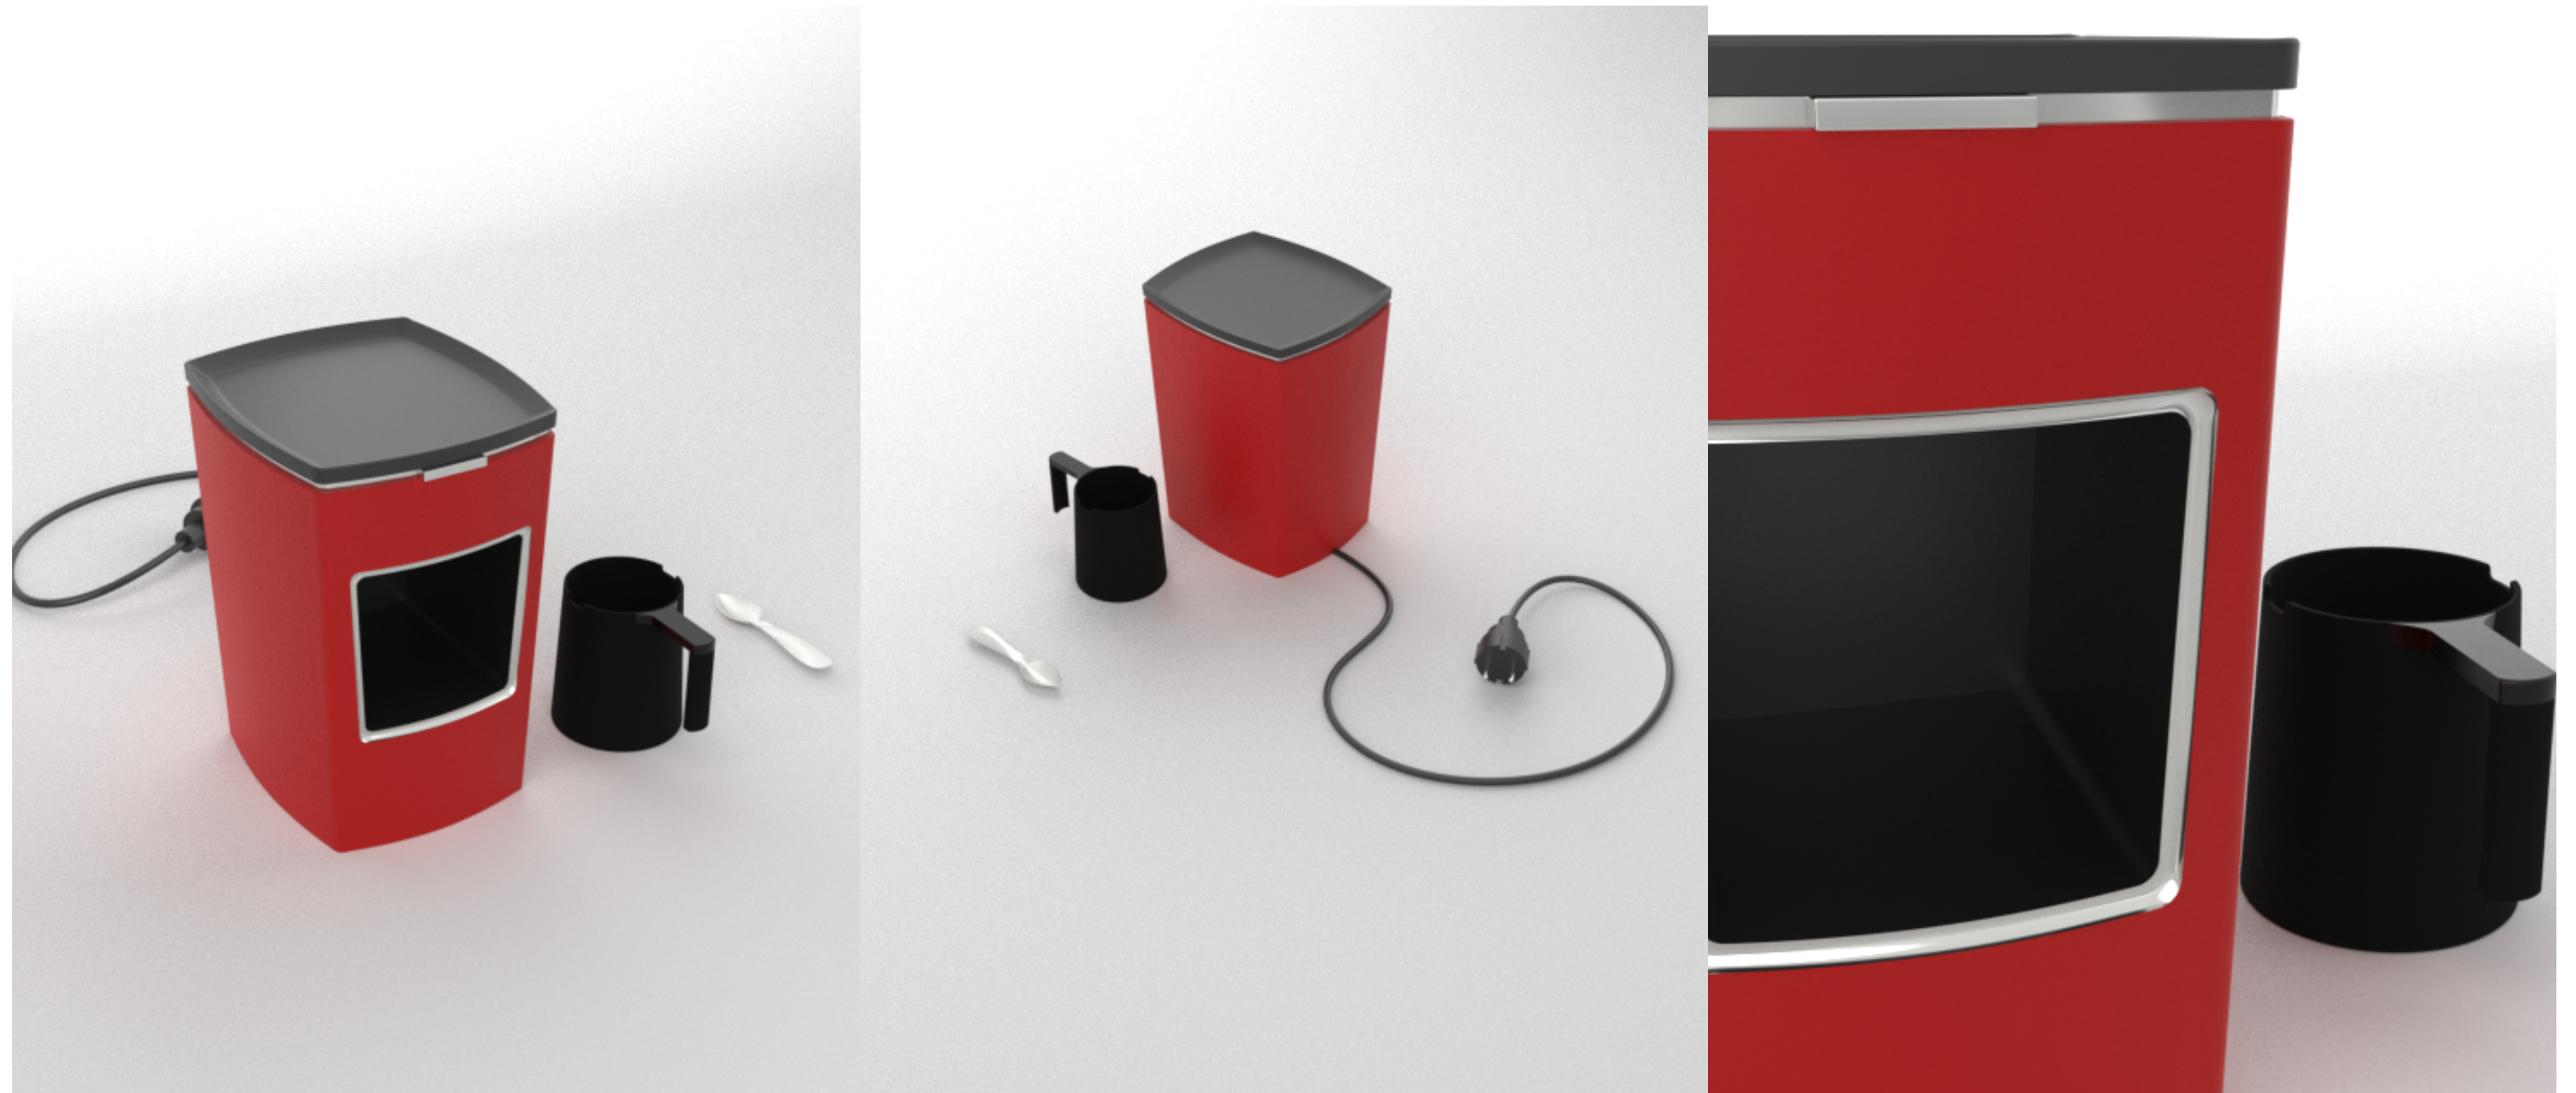

Arçelik Telve K 3300 Coffee Machine

Render

Orthographic View

Scale: 1/4

Exploded View

3D sectional/cutaway view