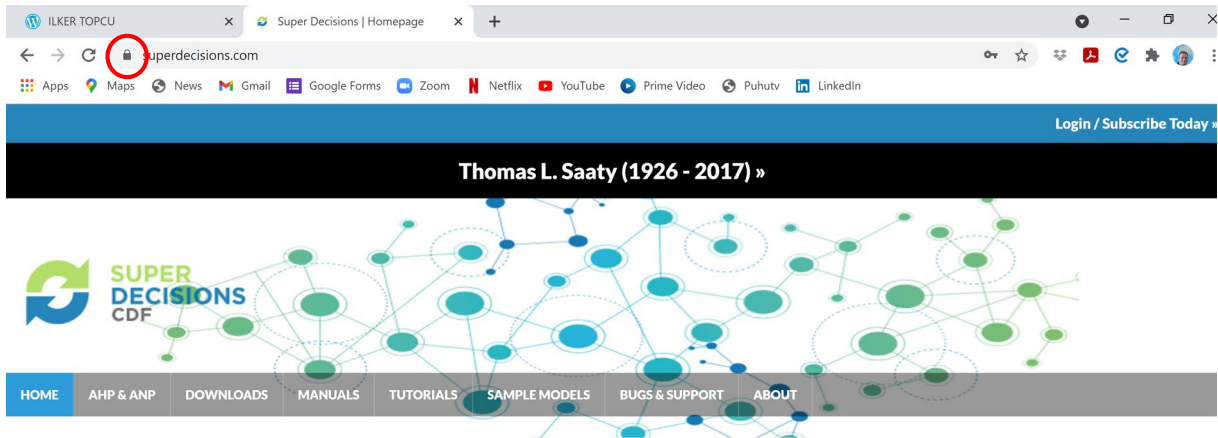

SUPER DECISIONS SOFTWARE

You may encounter problems at the non-secure <http://www.superdecisions.com/> website.

In this case, type the web address <https://www.superdecisions.com/> into the address bar of your browser to use the **secure** website.

The **Super Decisions** is decision support software that implements the **AHP** and **ANP**.

The **Analytic Hierarchical Process (AHP)** and the **Analytic Network Process (ANP)** make it possible to include **intangibles** in decision making.

Super Decisions

SuperDecisions is decision making software based on the Analytic Hierarchy Process (AHP) and the Analytic Network Process (ANP).

T.L. Saaty Videos

Check out our new original videos of Thomas L. Saaty explaining the AHP and ANP methods. This material has never been published before and it provides valuable