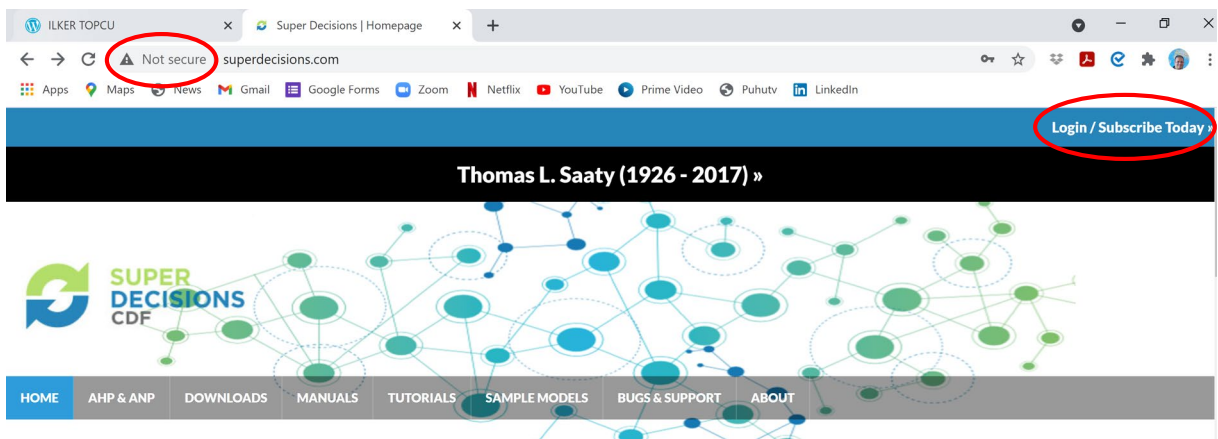

The **Super Decisions** is decision support software that implements the **AHP** and **ANP**.

The **Analytic Hierarchical Process (AHP)** and the **Analytic Network Process (ANP)** make it possible to include **intangibles** in decision making.

Super Decisions

SuperDecisions is decision making software based on the Analytic Hierarchy Process (AHP) and the Analytic Network Process (ANP).

T.L. Saaty Videos

Check out our new original videos of Thomas L. Saaty explaining the AHP and ANP methods. This material has never been published before and it provides valuable